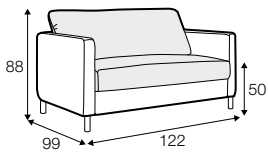

Felix

UPHOLSTERY

COMFORTS

COVERS

fabric

STD standard

FC fixed

All drawings shown height with leg no. 111E H-15.
Two mattresses available: bonell and foam.

armchair sofa bed

3 seater sofa bed

4 seater sofa bed

set 1 right / or left

3 seater sofa bed left / or right + chaiselongue box right / or left

set 2 right / or left

4 seater sofa bed left / or right + chaiselongue box right / or left