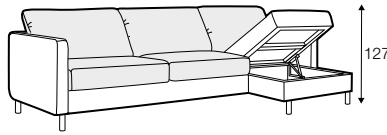

Felix

UPHOLSTERY

COMFORTS

COVERS

fabric

STD standard

FC fixed

All drawings shown height with leg no. 111E H-15.
Two mattresses available: bonell and foam.

armchair sofa bed

3 seater sofa bed

4 seater sofa bed

set 1 right / or left

3 seater sofa bed left / or right + chaiselongue box right / or left

set 2 right / or left

4 seater sofa bed left / or right + chaiselongue box right / or left