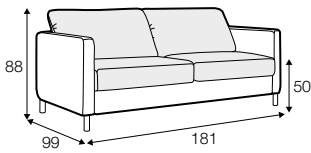

Felix

UPHOLSTERY

COMFORTS

COVERS

fabric

STD standard

FC fixed

All drawings shown height with leg no. 111E H-15.
Two mattresses available: bonell and foam.

armchair sofa bed

3 seater sofa bed

4 seater sofa bed

set 1 right / or left

3 seater sofa bed left / or right + chaiselongue box right / or left

set 2 right / or left

4 seater sofa bed left / or right + chaiselongue box right / or left