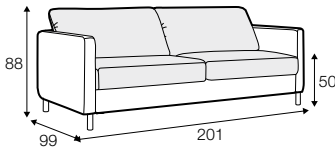

Felix

UPHOLSTERY

COMFORTS

COVERS

fabric

STD standard

FC fixed

All drawings shown height with leg no. 111E H-15.
Two mattresses available: bonell and foam.

armchair sofa bed

3 seater sofa bed

4 seater sofa bed

set 1 right / or left

3 seater sofa bed left / or right + chaiselongue box right / or left

set 2 right / or left

4 seater sofa bed left / or right + chaiselongue box right / or left