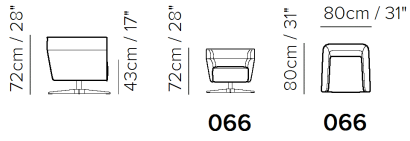

■ Vers. 066

■ Vers. 066

■ Vers. 066

SCHEMATICS

TECHNICAL INFORMATION

	COVERING	Leather <input checked="" type="checkbox"/>	Soft Cover <input checked="" type="checkbox"/>			
	LEGS	Wood <input type="checkbox"/>	Metal <input checked="" type="checkbox"/>	Plastic <input type="checkbox"/>	Castors <input type="checkbox"/>	Upholstered <input type="checkbox"/>
	FILLING	Arms	<input type="checkbox"/> Fiber <input type="checkbox"/> Foam <input type="checkbox"/> Feather/Fiber Mix <input type="checkbox"/> Feather	Seat cushion	<input type="checkbox"/> Fiber <input type="checkbox"/> Foam <input type="checkbox"/> Feather/Fiber Mix <input type="checkbox"/> Feather	Back cushion <input type="checkbox"/> Fiber <input type="checkbox"/> Foam <input type="checkbox"/> Feather/Fiber Mix <input type="checkbox"/> Feather
	COMFORT	Standard Comfort <input checked="" type="checkbox"/>	Firm Comfort <input type="checkbox"/>			
	FUNCTION	Bed <input type="checkbox"/>	Electric motion <input type="checkbox"/>	Motion <input type="checkbox"/>	Recliner <input type="checkbox"/>	Sliding <input type="checkbox"/>
	OPTIONS	Nails <input type="checkbox"/>	Removable <input type="checkbox"/>	Contrast Stitching <input type="checkbox"/>		

NOTES

- Model is available with contrast welt (or any another decorative detail such as a band under arm cushion) to be entered as second covering in the same category.
- FABRIC: In fabric contrast welt (or any another decorative detail such as a band under arm cushion) can be made either in same category fabric or in leather with any color of Le Mans (only).
- Tight Seat Cushion (the seat cushions of the models are fixed to the frame)
- Tight Back Cushion (the back cushions of the models are fixed to the frame)
- Wood Frame
- Without Feet Assembled (the feet will be in a bag inside the package)
- Plastic Wrap (the model will be wrapped in a plastic bag)
- Feet available in metal finishings 75 (Glazed Nickel) / 78 (Black Chrome)
- Feet height 17,0 cm