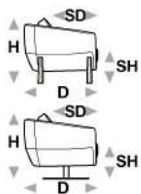

↑ fold following the dotted line ↑

# n\_Arianna

 NICOLETTIHOME®

**L Length - H Height - D Depth - SH Seat Height - SD Seat Depth**  
Dimensions refer to maximum sizes of the version with closed mechanism (where available).

dimensions

L 88  
H79 D94 SH44 SD52

E24

easy chair

L 88  
H80 D94 SH45 SD52

143

swivel chair

↓ fold following the dotted line ↓