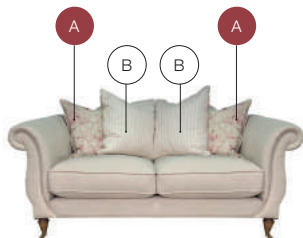

4 SEATER PILLOW BACK SOFA  
SHOWN IN IMPERIA BISCUIT

W: 231cm H: 91cm (SH: 52cm) D: 102cm

3 SEATER PILLOW BACK SOFA  
SHOWN IN IMPERIA BISCUIT

W: 201cm H: 91cm (SH: 52cm) D: 102cm

2 SEATER PILLOW BACK SOFA  
SHOWN IN IMPERIA BISCUIT

W: 180cm H: 91cm (SH: 52cm) D: 102cm

PILLOW BACK SNUGLER  
SHOWN IN IMPERIA BISCUIT

W: 138cm H: 91cm (SH: 52cm) D: 102cm

STANDARD CHAIR  
SHOWN IN IMPERIA BISCUIT

W: 109cm H: 91cm (SH: 52cm) D: 102cm

SH = Seat Height

4 SEATER STANDARD BACK SOFA  
SHOWN IN IMPERIA BISCUIT  
W: 231cm H: 91cm (SH: 52cm) D: 102cm

3 SEATER STANDARD BACK SOFA  
SHOWN IN IMPERIA BISCUIT  
W: 201cm H: 91cm (SH: 52cm) D: 102cm

2 SEATER STANDARD BACK SOFA  
SHOWN IN IMPERIA BISCUIT  
W: 180cm H: 91cm (SH: 52cm) D: 102cm

STANDARD BACK SNUGGLER  
SHOWN IN IMPERIA BISCUIT  
W: 138cm H: 91cm (SH: 52cm) D: 102cm

STANDARD CHAIR  
SHOWN IN IMPERIA BISCUIT  
W: 109cm H: 91cm (SH: 52cm) D: 102cm

SH = Seat Height

Insanely comfortable sofas. Unwind - British style...