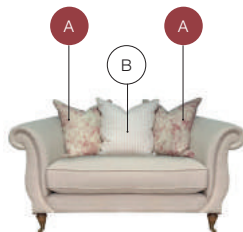

4 SEATER PILLOW BACK SOFA  
SHOWN IN IMPERIA BISCUIT

W: 231cm H: 91cm (SH: 52cm) D: 102cm

3 SEATER PILLOW BACK SOFA  
SHOWN IN IMPERIA BISCUIT

W: 201cm H: 91cm (SH: 52cm) D: 102cm

2 SEATER PILLOW BACK SOFA  
SHOWN IN IMPERIA BISCUIT

W: 180cm H: 91cm (SH: 52cm) D: 102cm

PILLOW BACK SNUGLER  
SHOWN IN IMPERIA BISCUIT

W: 138cm H: 91cm (SH: 52cm) D: 102cm

STANDARD CHAIR  
SHOWN IN IMPERIA BISCUIT

W: 109cm H: 91cm (SH: 52cm) D: 102cm

SH = Seat Height

4 SEATER STANDARD BACK SOFA  
SHOWN IN IMPERIA BISCUIT  
W: 231cm H: 91cm (SH: 52cm) D: 102cm

3 SEATER STANDARD BACK SOFA  
SHOWN IN IMPERIA BISCUIT  
W: 201cm H: 91cm (SH: 52cm) D: 102cm

2 SEATER STANDARD BACK SOFA  
SHOWN IN IMPERIA BISCUIT  
W: 180cm H: 91cm (SH: 52cm) D: 102cm

STANDARD BACK SNUGGLER  
SHOWN IN IMPERIA BISCUIT  
W: 138cm H: 91cm (SH: 52cm) D: 102cm

STANDARD CHAIR  
SHOWN IN IMPERIA BISCUIT  
W: 109cm H: 91cm (SH: 52cm) D: 102cm

SH = Seat Height

Insanely comfortable sofas. Unwind - British style...