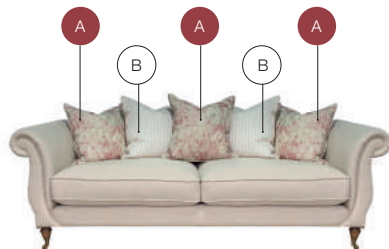

4 SEATER PILLOW BACK SOFA  
SHOWN IN IMPERIA BISCUIT

W: 231cm H: 91cm (SH: 52cm) D: 102cm

3 SEATER PILLOW BACK SOFA  
SHOWN IN IMPERIA BISCUIT

W: 201cm H: 91cm (SH: 52cm) D: 102cm

2 SEATER PILLOW BACK SOFA  
SHOWN IN IMPERIA BISCUIT

4 SEATER STANDARD BACK SOFA  
SHOWN IN IMPERIA BISCUIT  
W: 231cm H: 91cm (SH: 52cm) D: 102cm

3 SEATER STANDARD BACK SOFA  
SHOWN IN IMPERIA BISCUIT  
W: 201cm H: 91cm (SH: 52cm) D: 102cm

2 SEATER STANDARD BACK SOFA  
SHOWN IN IMPERIA BISCUIT  
W: 180cm H: 91cm (SH: 52cm) D: 102cm

STANDARD BACK SNUGGLER  
SHOWN IN IMPERIA BISCUIT  
W: 138cm H: 91cm (SH: 52cm) D: 102cm

STANDARD CHAIR  
SHOWN IN IMPERIA BISCUIT  
W: 109cm H: 91cm (SH: 52cm) D: 102cm

SH = Seat Height

Insanely comfortable sofas. Unwind - British style...

Add your choice of pillows and bolsters as additional extras.

Pillow size: 24.5" x 24.5"

Bolster size: 25.5" x 18"

Sofas are hand crafted and made to order from the finest materials sourced from around the world.