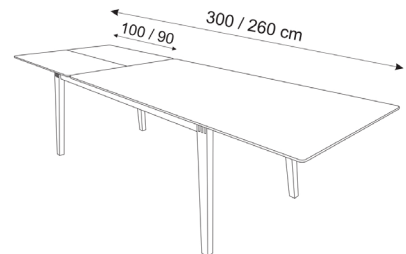

### SPACE table

No 760170 Main table

No 760090 butterfly extension

Unsplit diningtable with wooden edge and solid wood legs.

Number of seats 6-8 people -  
Extended 10-12 people.

Extension leaf to be ordered separately

L 170 W 90 H 75 cm.

L 200 W 100 H 75 cm.

# SPACE SERIES

Space dining table has the best from 2 worlds. It comes with an unsplit table top, which give the stylish and elegant look. Still the table extends easily to one end and discloses a butterfly extension, that unfolds easily in the other end. The legs has a beautiful detail - with fingerjoints near the top. Number of seats 6-8 people. The table comes in a lot of colours - please see below.