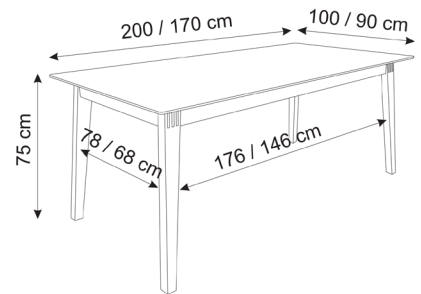

### SPACE table

No 760170 Main table

No 760090 butterfly extension

Unsplit diningtable with wooden edge and solid wood legs.

Number of seats 6-8 people -  
Extended 10-12 people.

Extension leaf to be ordered separately

L 170 W 90 H 75 cm.

L 200 W 100 H 75 cm.

# SPACE SERIES

Space dining table has the best from 2 worlds. It comes with an unsplit table top, which give the stylish and elegant look. Still the table extends easily to one end and discloses a butterfly extension, that unfolds easily in the other end. The legs has a beautiful detail - with fingerjoints near the top. Number of seats 6-8 people. The table comes in a lot of colours - please see below.