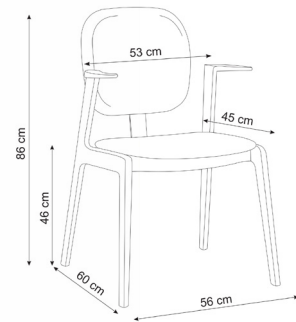

Cliff arm chair

No 8086

Solid wood arm chair with upholstered seat and backrest with flex. Tested and approved for public use.
2 pcs. per box.
Seat high: 46 cm

L 60 W 56 H 86 cm.

Cliff chair

No 8082

Solid wood chair with upholstered seat and backrest with flex. Tested and approved for public use.
2 pcs. per box.
Seat high: 47 cm

L 58 W 53 H 86 cm.

CLIFF CHAIRS

Cliff Arm chair, is an elegant chair, with a lot of beautiful design details. The fully upholstered seat and back with flex, gives the chair very high sitting comfort. Cliff also comes in a version without arm - you are free to mix. The chair comes in a lot of beautiful colors - please see below. Both versions are tested and approved for public use.