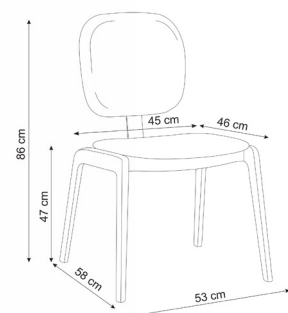

Cliff arm chair

No 8086

Solid wood arm chair with upholstered seat and backrest with flex. Tested and approved for public use.
2 pcs. per box.
Seat high: 46 cm

L 60 W 56 H 86 cm.

Cliff chair

No 8082

Solid wood chair with upholstered seat and backrest with flex. Tested and approved for public use.
2 pcs. per box.
Seat high: 47 cm

L 58 W 53 H 86 cm.

CLIFF CHAIRS

Cliff Arm chair, is an elegant chair, with a lot of beautiful design details. The fully upholstered seat and back with flex, gives the chair very high sitting comfort. Cliff also comes in a version without arm - you are free to mix. The chair comes in a lot of beautiful colors - please see below. Both versions are tested and approved for public use.