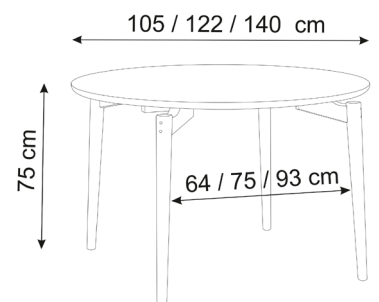

## AERIS dining table

No 738175 - 175 cm

No 738220 - 220 cm

Rectangular dining table with possibility for extension in each end. 8-12 or 10-14 seats - extended 12-16 or 14-18 seats.

L 175 W 95 H 75 cm.

L 220 W 95 H 75 cm.

## AERIS round dining table

No 738105 - D 105 cm

- 4 seats. Max 1 ext.

No 738122 - D 122 cm

- 4 seats. Max 2 ext.

NO 738140 - D 140 cm

- 8 seats. Max. 2 ext.

Round dining table with possibility for extension in the middle. Each extension leaf gives 2 extra seats.

Extension leaf has to be ordered separately.

No 738052 - 1 extension leaf to D 105.

No 738063 - 1 extension leaf to D 122.

No 738064 - 1 extension leaf to D 140.