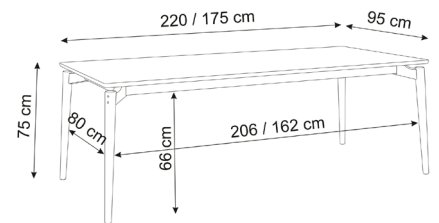

## AERIS dining table

No 738175 - 175 cm

No 738220 - 220 cm

Rectangular dining table with possibility for extension in each end. 8-12 or 10-14 seats - extended 12-16 or 14-18 seats.

L 175 W 95 H 75 cm.

L 220 W 95 H 75 cm.

## AERIS round dining table

No 738105 - D 105 cm

- 4 seats. Max 1 ext.

No 738122 - D 122 cm

- 4 seats. Max 2 ext.

NO 738140 - D 140 cm

- 8 seats. Max. 2 ext.

Round dining table with possibility for extension in the middle. Each extension leaf gives 2 extra seats.