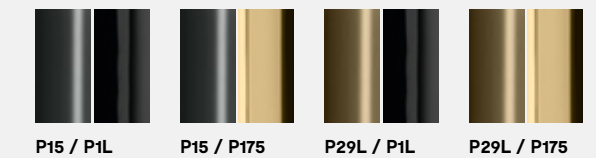

CS6017-5B
CS6017-5B MTO *new*

LEGNO WOOD

CERAMICA CERAMICA

MTO
Ceramiche opache e lucide da Programma Made to Order
Matt and glossy ceramic from the Made to Order Program

VETRO GLASS

GEW

VETRO GLASS

GEW

BASE A - METALLO METAL

BASE B - METALLO METAL

NOTA Per le combinazioni disponibili consultare il listino prezzi - **NOTE** Please check all available combinations in the price list.