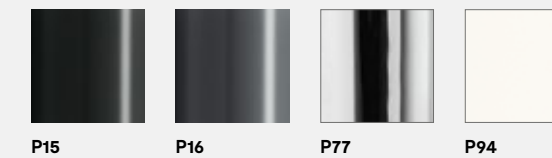

CS6017-5B
CS6017-5B MTO *new*

LEGNO WOOD

CERAMICA CERAMICA

MTO
Ceramiche opache e lucide da Programma Made to Order
Matt and glossy ceramic from the Made to Order Program

VETRO GLASS

GEW

VETRO GLASS

GEW

BASE A - METALLO METAL

BASE B - METALLO METAL

NOTA Per le combinazioni disponibili consultare il listino prezzi - **NOTE** Please check all available combinations in the price list.