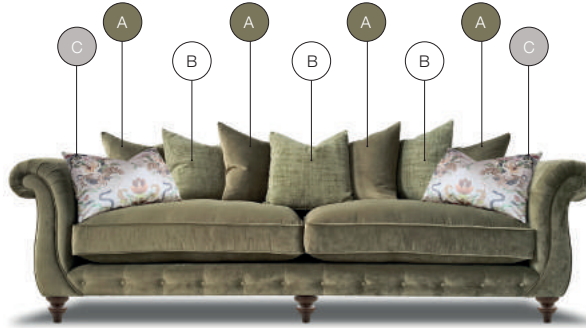

4 SEATER (PB) SOFA  
SHOWN IN AQUA VELVET SAGE FABRIC  
W: 266cm H: 90cm (SH 51cm) D: 102cm

3 SEATER (PB) SOFA  
SHOWN IN AQUA VELVET SAGE FABRIC  
W: 239cm H: 90cm (SH 51cm) D: 102cm

2 SEATER (PB) SOFA  
SHOWN IN AQUA VELVET SAGE FABRIC  
W: 209cm H: 90cm (SH 51cm) D: 102cm

(PB) SNUGLER  
SHOWN IN AQUA VELVET SAGE FABRIC  
W: 159cm H: 90cm (SH 51cm) D: 102cm

3 SEATER (SB) SOFA  
SHOWN IN AQUA VELVET SAGE FABRIC  
W: 239cm H: 90cm (SH 51cm) D: 102cm

2 SEATER (SB) SOFA  
SHOWN IN AQUA VELVET SAGE FABRIC  
W: 209cm H: 90cm (SH 51cm) D: 102cm

(PB) SNUGLER  
SHOWN IN AQUA VELVET SAGE FABRIC  
W: 159cm H: 90cm (SH 51cm) D: 102cm

SH = Seat Height

Insanely comfortable sofas. Unwind - British style...

\*all dimensions are approximate, please allow a tolerance of +/- 3cm