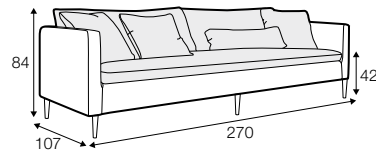

LCV loose with velcro

footstool 135x60
loose cover with velcro

footstool 100x50
loose cover with velcro

footstool 135x60
loose cover

footstool 100x50
loose cover

2 seater
loose cover with velcro

3 seater divided
loose cover with velcro

4 seater divided
loose cover with velcro

2 seater
loose cover

3 seater divided
loose cover

4 seater divided
loose cover

accessories

cushion
40x40

cushion
53x53

cushion
90x32

pillow round
only standard comfort

armrest protection

extra dimensions

depth of seat

legs

no. 138
wood

no. 111D
metal
black, grey, chrome,
brushed steel