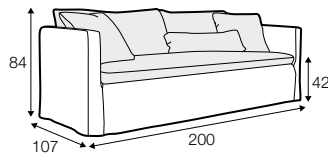

LCV loose with velcro

footstool 135x60
loose cover with velcro

footstool 100x50
loose cover with velcro

footstool 135x60
loose cover

footstool 100x50
loose cover

2 seater
loose cover with velcro

3 seater divided
loose cover with velcro

4 seater divided
loose cover with velcro

2 seater
loose cover

3 seater divided
loose cover

4 seater divided
loose cover

accessories

cushion
40x40

cushion
53x53

cushion
90x32

pillow round
only standard comfort

armrest protection

extra dimensions

depth of seat

legs

no. 138
wood

no. 111D
metal
black, grey, chrome,
brushed steel