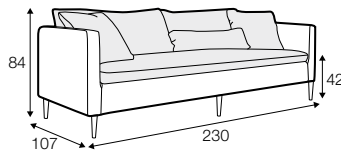

LCV loose with velcro

footstool 135x60
loose cover with velcro

footstool 100x50
loose cover with velcro

footstool 135x60
loose cover

footstool 100x50
loose cover

2 seater
loose cover with velcro

3 seater divided
loose cover with velcro

4 seater divided
loose cover with velcro

2 seater
loose cover

3 seater divided
loose cover

4 seater divided
loose cover

accessories

cushion
40x40

cushion
53x53

cushion
90x32

pillow round
only standard comfort

armrest protection

extra dimensions

depth of seat

legs

no. 138
wood

no. 111D
metal
black, grey, chrome,
brushed steel