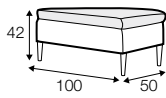

LCV loose with velcro

footstool 135x60
loose cover with velcro

footstool 100x50
loose cover with velcro

footstool 135x60
loose cover

footstool 100x50
loose cover

2 seater
loose cover with velcro

3 seater divided
loose cover with velcro

pillow round
only standard comfort

armrest protection

extra dimensions

depth of seat

legs

no. 138
wood

no. 111D
metal
black, grey, chrome,
brushed steel