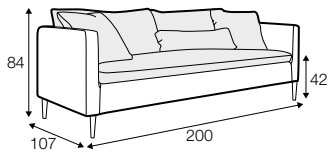

LCV loose with velcro

footstool 135x60
loose cover with velcro

footstool 100x50
loose cover with velcro

footstool 135x60
loose cover

footstool 100x50
loose cover

2 seater
loose cover with velcro

3 seater divided
loose cover with velcro

4 seater divided
loose cover with velcro

2 seater
loose cover

3 seater divided
loose cover

4 seater divided
loose cover

accessories

cushion
40x40

cushion
53x53

cushion
90x32

pillow round
only standard comfort

armrest protection

extra dimensions

depth of seat

legs

no. 138
wood

no. 111D
metal
black, grey, chrome,
brushed steel