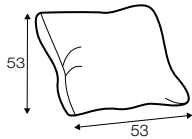

LCV loose with velcro

footstool 135x60
loose cover with velcro

footstool 100x50
loose cover with velcro

footstool 135x60
loose cover

footstool 100x50
loose cover

2 seater
loose cover with velcro

3 seater divided
loose cover with velcro

4 seater divided
loose cover with velcro

2 seater
loose cover

3 seater divided
loose cover

4 seater divided
loose cover

accessories

cushion
40x40

cushion
53x53

cushion
90x32

pillow round
only standard comfort

armrest protection

extra dimensions

depth of seat

legs

no. 138
wood

no. 111D
metal
black, grey, chrome,
brushed steel