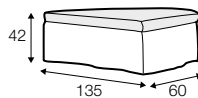

LCV loose with velcro

footstool 135x60
loose cover with velcro

footstool 100x50
loose cover with velcro

footstool 135x60
loose cover

footstool 100x50
loose cover

2 seater
loose cover with velcro

3 seater divided
loose cover with velcro

pillow round
only standard comfort

armrest protection

extra dimensions

depth of seat

legs

no. 138
wood

no. 111D
metal
black, grey, chrome,
brushed steel