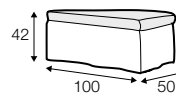

LCV loose with velcro

footstool 135x60
loose cover with velcro

footstool 100x50
loose cover with velcro

footstool 135x60
loose cover

footstool 100x50
loose cover

2 seater
loose cover with velcro

3 seater divided
loose cover with velcro

4 seater divided
loose cover with velcro

2 seater
loose cover

3 seater divided
loose cover

4 seater divided
loose cover

accessories

cushion
40x40

cushion
53x53

cushion
90x32

pillow round
only standard comfort

armrest protection

extra dimensions

depth of seat

legs

no. 138
wood

no. 111D
metal
black, grey, chrome,
brushed steel