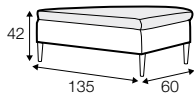

LCV loose with velcro

footstool 135x60
loose cover with velcro

footstool 100x50
loose cover with velcro

footstool 135x60
loose cover

footstool 100x50
loose cover

2 seater
loose cover with velcro

3 seater divided
loose cover with velcro

pillow round
only standard comfort

armrest protection

extra dimensions

depth of seat

legs

no. 138
wood

no. 111D
metal
black, grey, chrome,
brushed steel