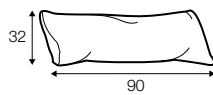

LCV loose with velcro

footstool 135x60
loose cover with velcro

footstool 100x50
loose cover with velcro

footstool 135x60
loose cover

footstool 100x50
loose cover

2 seater
loose cover with velcro

3 seater divided
loose cover with velcro

4 seater divided
loose cover with velcro

2 seater
loose cover

3 seater divided
loose cover

4 seater divided
loose cover

accessories

cushion
40x40

cushion
53x53

cushion
90x32

pillow round
only standard comfort

armrest protection

extra dimensions

depth of seat

legs

no. 138
wood

no. 111D
metal
black, grey, chrome,
brushed steel