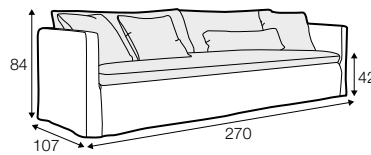

LCV loose with velcro

footstool 135x60
loose cover with velcro

footstool 100x50
loose cover with velcro

footstool 135x60
loose cover

footstool 100x50
loose cover

2 seater
loose cover with velcro

3 seater divided
loose cover with velcro

4 seater divided
loose cover with velcro

2 seater
loose cover

3 seater divided
loose cover

4 seater divided
loose cover

accessories

cushion
40x40

cushion
53x53

cushion
90x32

pillow round
only standard comfort

armrest protection

extra dimensions

depth of seat

legs

no. 138
wood

no. 111D
metal
black, grey, chrome,
brushed steel