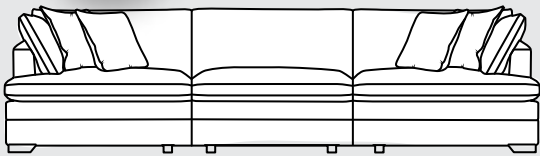

A Standard Single Unit L/RHF
Size: Width 95cm x Depth 108cm x Height 84cm

C Large Single Unit L/RHF
Size: Width 109cm x Depth 108cm x Height 84cm

Corner Unit
Size: Width 108cm x Depth 108cm x Height 84cm

B Standard Single Unit
Size: Width 78cm x Depth 108cm x Height 84cm

D Large Single Unit
Size: Width 92cm x Depth 108cm x Height 84cm

Standard Chaise Unit L/RHF
Size: Width 95cm x Depth TBCcm x Height 84cm

Other items in the range

Extra Grand Split Sofa (C+D+C)
Size: Width 310cm x Depth 108cm x Height 84cm

Grand Split Sofa (A+B+A)
Size: Width 268cm x Depth 108cm x Height 84cm

Medium Split Sofa (C+C)
Size: Width 218cm x Depth 108cm x Height 84cm

Small Split Sofa (A+A)
Size: Width 190cm x Depth 108cm x Height 84cm