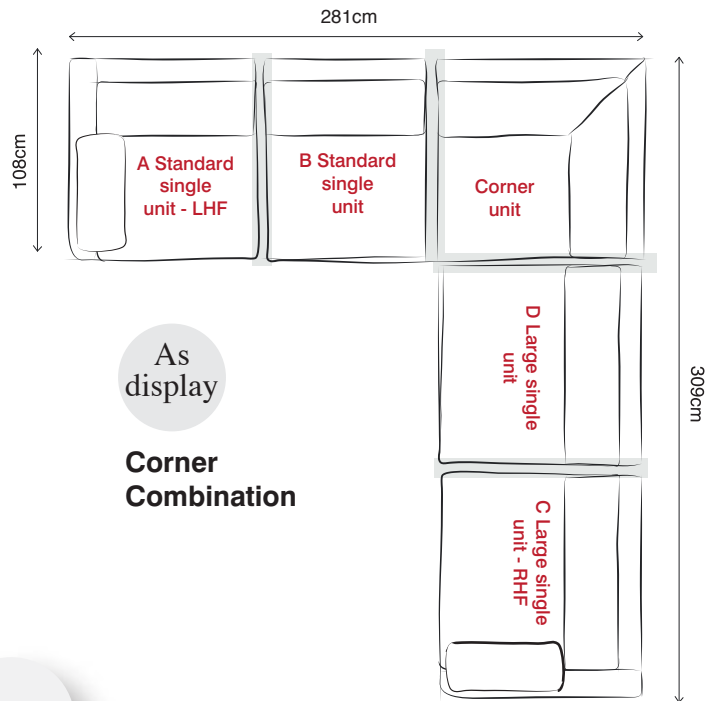

A Standard Single Unit L/RHF
Size: Width 95cm x Depth 108cm x Height 84cm

C Large Single Unit L/RHF
Size: Width 109cm x Depth 108cm x Height 84cm

Corner Unit
Size: Width 108cm x Depth 108cm x Height 84cm

B Standard Single Unit
Size: Width 78cm x Depth 108cm x Height 84cm

D Large Single Unit
Size: Width 92cm x Depth 108cm x Height 84cm

Standard Chaise Unit L/RHF
Size: Width 95cm x Depth TBCcm x Height 84cm

Other items in the range

Extra Grand Split Sofa (C+D+C)
Size: Width 310cm x Depth 108cm x Height 84cm

Grand Split Sofa (A+B+A)
Size: Width 268cm x Depth 108cm x Height 84cm

Medium Split Sofa (C+C)
Size: Width 218cm x Depth 108cm x Height 84cm

Small Split Sofa (A+A)
Size: Width 190cm x Depth 108cm x Height 84cm