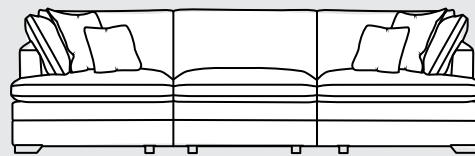

A Standard Single Unit L/RHF
Size: Width 95cm x Depth 108cm x Height 84cm

C Large Single Unit L/RHF
Size: Width 109cm x Depth 108cm x Height 84cm

Corner Unit
Size: Width 108cm x Depth 108cm x Height 84cm

B Standard Single Unit
Size: Width 78cm x Depth 108cm x Height 84cm

D Large Single Unit
Size: Width 92cm x Depth 108cm x Height 84cm

Standard Chaise Unit L/RHF
Size: Width 95cm x Depth TBCcm x Height 84cm

Other items in the range

Extra Grand Split Sofa (C+D+C)
Size: Width 310cm x Depth 108cm x Height 84cm

Grand Split Sofa (A+B+A)
Size: Width 268cm x Depth 108cm x Height 84cm

Medium Split Sofa (C+C)
Size: Width 218cm x Depth 108cm x Height 84cm

Small Split Sofa (A+A)
Size: Width 190cm x Depth 108cm x Height 84cm