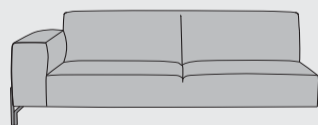

www.xoon.com

“PRAKAN”

- Choice of 2 legs: metal black (standard) or design leg metal black (additional)
- High-quality seating comfort with cold foam “Supreme Foam”
- Combine your basic color and piping colour (combination of fabric and leather not possible)
- In the leather version, there is an additional stitching over the seat, armrest and back cushions

2-Seater
w183 x d93 x h84 cm
art: 41353

2-Seater arm left / right
w163 x d93 x h84 cm
art: 41361 (l) / 41360 (r)

2,5-Seater
w203 x d93 x h84cm
art: 41352

2,5-Seater arm left / right
w183 x d93 x h84 cm
art: 41359 (l) / 41358 (r)

Footstool*
w80 x d80 x h45 cm
art: 41370

3-Seater
w223 x d93 x h84 cm
art: 41351

3-Seater arm left / right
w203 x d93 x h84 cm
art: 41357 (l) / 41356 (r)

3,5-Seater
w243 x d93 x h84cm
art: 41350

3,5-Seater arm left / right
w223 x d93 x h84 cm
art: 41355 (l) / 41354 (r)

Footstool
w90 x d60 x h45 cm
art: 41369

Open end corner Unit small left / right
w133 x d93 x h84 cm
art: 41365 (l) / 41364 (r)

Chaise sofa left / right
w103 x d153 x h84 cm
art: 41363 (l) / 41362 (r)

Chaise lounge left / right
w154 x d93 x h84 cm
art: 41368 (l) / 41367 (r)