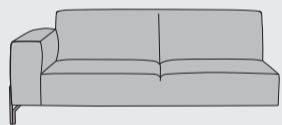

www.xoon.com

“PRAKAN”

- Choice of 2 legs: metal black (standard) or design leg metal black (additional)
- High-quality seating comfort with cold foam “Supreme Foam”
- Combine your basic color and piping colour (combination of fabric and leather not possible)
- In the leather version, there is an additional stitching over the seat, armrest and back cushions

2-Seater
w183 x d93 x h84 cm
art: 41353

2-Seater arm left / right
w163 x d93 x h84 cm
art: 41361 (l) / 41360 (r)

2,5-Seater
w203 x d93 x h84cm
art: 41352

2,5-Seater arm left / right
w183 x d93 x h84 cm
art: 41359 (l) / 41358 (r)