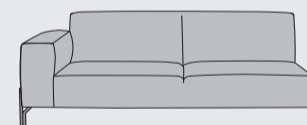

www.xoon.com

“PRAKAN”

- Choice of 2 legs: metal black (standard) or design leg metal black (additional)
- High-quality seating comfort with cold foam “Supreme Foam”
- Combine your basic color and piping colour (combination of fabric and leather not possible)
- In the leather version, there is an additional stitching over the seat, armrest and back cushions

2-Seater
w183 x d93 x h84 cm
art: 41353

2-Seater arm left / right
w163 x d93 x h84 cm
art: 41361 (l) / 41360 (r)

2,5-Seater
w203 x d93 x h84cm
art: 41352

2,5-Seater arm left / right
w183 x d93 x h84 cm
art: 41359 (l) / 41358 (r)