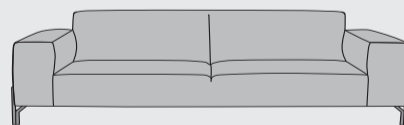

www.xoon.com

“PRAKAN”

- Choice of 2 legs: metal black (standard) or design leg metal black (additional)
- High-quality seating comfort with cold foam “Supreme Foam”
- Combine your basic color and piping colour (combination of fabric and leather not possible)
- In the leather version, there is an additional stitching over the seat, armrest and back cushions

2-Seater
w183 x d93 x h84 cm
art: 41353

2-Seater arm left / right
w163 x d93 x h84 cm
art: 41361 (l) / 41360 (r)

2,5-Seater
w203 x d93 x h84cm
art: 41352

2,5-Seater arm left / right
w183 x d93 x h84 cm
art: 41359 (l) / 41358 (r)

Footstool*
w80 x d80 x h45 cm
art: 41370

3-Seater
w223 x d93 x h84 cm
art: 41351

3-Seater arm left / right
w203 x d93 x h84 cm
art: 41357 (l) / 41356 (r)

3,5-Seater
w243 x d93 x h84cm
art: 41350

3,5-Seater arm left / right
w223 x d93 x h84 cm
art: 41355 (l) / 41354 (r)

Footstool
w90 x d60 x h45 cm
art: 41369

Open end corner Unit small left / right
w133 x d93 x h84 cm
art: 41365 (l) / 41364 (r)

Chaise sofa left / right
w103 x d153 x h84 cm
art: 41363 (l) / 41362 (r)

Chaise lounge left / right
w154 x d93 x h84 cm
art: 41368 (l) / 41367 (r)