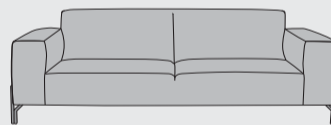

www.xoon.com

“PRAKAN”

- Choice of 2 legs: metal black (standard) or design leg metal black (additional)
- High-quality seating comfort with cold foam “Supreme Foam”
- Combine your basic color and piping colour (combination of fabric and leather not possible)
- In the leather version, there is an additional stitching over the seat, armrest and back cushions

2-Seater
w183 x d93 x h84 cm
art: 41353

2-Seater arm left / right
w163 x d93 x h84 cm
art: 41361 (l) / 41360 (r)

2,5-Seater
w203 x d93 x h84cm
art: 41352

2,5-Seater arm left / right
w183 x d93 x h84 cm
art: 41359 (l) / 41358 (r)