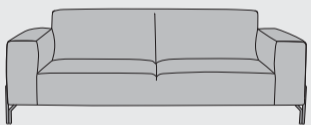

www.xoon.com

“PRAKAN”

- Choice of 2 legs: metal black (standard) or design leg metal black (additional)
- High-quality seating comfort with cold foam “Supreme Foam”
- Combine your basic color and piping colour (combination of fabric and leather not possible)
- In the leather version, there is an additional stitching over the seat, armrest and back cushions

2-Seater
w183 x d93 x h84 cm
art: 41353

2-Seater arm left / right
w163 x d93 x h84 cm
art: 41361 (l) / 41360 (r)

2,5-Seater
w203 x d93 x h84cm
art: 41352

2,5-Seater arm left / right
w183 x d93 x h84 cm
art: 41359 (l) / 41358 (r)