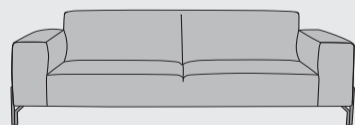

www.xoon.com

“PRAKAN”

- Choice of 2 legs: metal black (standard) or design leg metal black (additional)
- High-quality seating comfort with cold foam “Supreme Foam”
- Combine your basic color and piping colour (combination of fabric and leather not possible)
- In the leather version, there is an additional stitching over the seat, armrest and back cushions

2-Seater
w183 x d93 x h84 cm
art: 41353

2-Seater arm left / right
w163 x d93 x h84 cm
art: 41361 (l) / 41360 (r)

2,5-Seater
w203 x d93 x h84cm
art: 41352

2,5-Seater arm left / right
w183 x d93 x h84 cm
art: 41359 (l) / 41358 (r)

Footstool*
w80 x d80 x h45 cm
art: 41370

3-Seater
w223 x d93 x h84 cm
art: 41351

3-Seater arm left / right
w203 x d93 x h84 cm
art: 41357 (l) / 41356 (r)

3,5-Seater
w243 x d93 x h84cm
art: 41350

3,5-Seater arm left / right
w223 x d93 x h84 cm
art: 41355 (l) / 41354 (r)

Footstool
w90 x d60 x h45 cm
art: 41369

Open end corner Unit small left / right
w133 x d93 x h84 cm
art: 41365 (l) / 41364 (r)

Chaise sofa left / right
w103 x d153 x h84 cm
art: 41363 (l) / 41362 (r)

Chaise lounge left / right
w154 x d93 x h84 cm
art: 41368 (l) / 41367 (r)