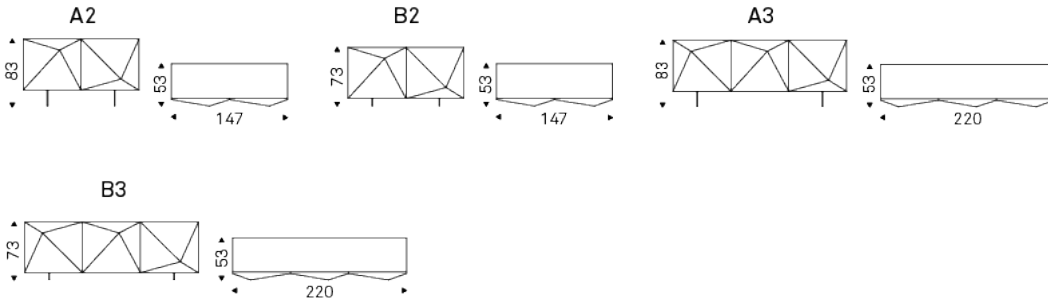

KAYAK

Design: Andrea Lucatello

Dimension

KAYAK

Design: Andrea Lucatello

Finishes: base

metal

OP69 matt
graphite