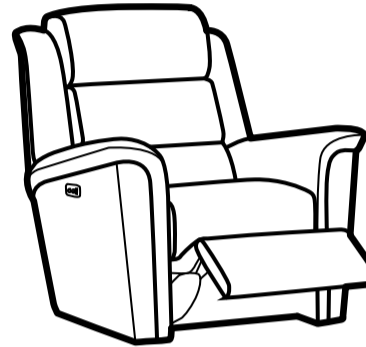

# Colorado

**COLORADO SMALL CHAIR**

Height	105 cm
Width	99 cm
Depth	91 cm
Seat Height	52 cm
Seat Width	51 cm
Seat Depth	57 cm
Arm Height	65 cm

**COLORADO CHAIR**

Height	105 cm
Width	107 cm
Depth	91 cm
Seat Height	52 cm
Seat Width	59 cm
Seat Depth	57 cm
Arm Height	65 cm

**COLORADO 2 SEATER**

Height	105 cm
Width	158 cm
Depth	91 cm
Seat Height	52 cm
Seat Width	111 cm
Seat Depth	57 cm
Arm Height	65 cm

**COLORADO LARGE 2 SEATER**

Height	105 cm
Width	208 cm
Depth	91 cm
Seat Height	52 cm
Seat Width	161 cm
Seat Depth	57 cm
Arm Height	65 cm

# Parker Knoll

**COLORADO SMALL CHAIR POWER RECLINER**

Height	105 cm
Width	99 cm
Depth	91 cm
Full Recline	166 cm
Seat Height	52 cm
Seat Width	51 cm
Seat Depth	57 cm
Arm Height	65 cm

**COLORADO CHAIR POWER RECLINER**

Height	105 cm
Width	107 cm
Depth	91 cm
Full Recline	166 cm
Seat Height	52 cm
Seat Width	59 cm
Seat Depth	57 cm
Arm Height	65 cm

**COLORADO 2 SEATER POWER RECLINER**

Height	105 cm
Width	158 cm
Depth	91 cm
Full Recline	166 cm
Seat Height	52 cm
Seat Width	111 cm
Seat Depth	57 cm
Arm Height	65 cm