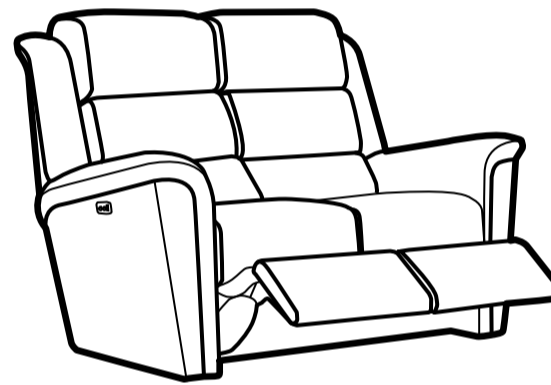

# Parker Knoll

**COLORADO SMALL CHAIR POWER RECLINER**

Height	105 cm
Width	99 cm
Depth	91 cm
Full Recline	166 cm
Seat Height	52 cm
Seat Width	51 cm
Seat Depth	57 cm
Arm Height	65 cm

**COLORADO CHAIR POWER RECLINER**

Height	105 cm
Width	107 cm
Depth	91 cm
Full Recline	166 cm
Seat Height	52 cm
Seat Width	59 cm
Seat Depth	57 cm
Arm Height	65 cm

**COLORADO 2 SEATER POWER RECLINER**

Height	105 cm
Width	158 cm
Depth	91 cm
Full Recline	166 cm
Seat Height	52 cm
Seat Width	111 cm
Seat Depth	57 cm
Arm Height	65 cm