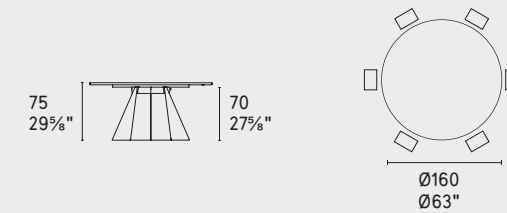

# icaro

**CS4115-FB 200**

**CS4115-FB 250**

**CS4115-FB 300 MTO new**

**MTO**  
Programma Made to Order  
Made to Order Program

**CS4115-FR 200**

**CS4115-FR 250**

**CS4115-FR A 200**

**CS4115-FR A 250**

**CS4113-FD 160**

**CS4113-FD 80**

**OPTIONAL**  
Vassoio girevole "Lazy Susan"  
"Lazy Susan" rotating tray

**CS4114-S 165 new**

**CS4114-S 200 new**

**CS4114-R 160**

**CS4114-R 200**