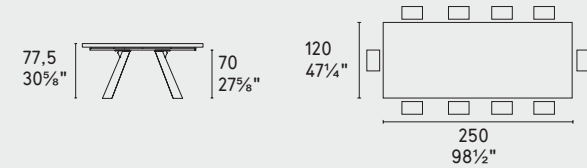

# icaro

**CS4115-FB 200**

**CS4115-FB 250**

**CS4115-FB 300 MTO new**

**MTO**  
Programma Made to Order  
Made to Order Program

**CS4115-FR 200**

**CS4115-FR 250**

**CS4115-FR A 200**

**CS4115-FR A 250**

**CS4113-FD 160**

**CS4113-FD 80**

**OPTIONAL**  
Vassoio girevole "Lazy Susan"  
"Lazy Susan" rotating tray

**CS4114-S 165 new**

**CS4114-S 200 new**

**CS4114-R 160**

**CS4114-R 200**