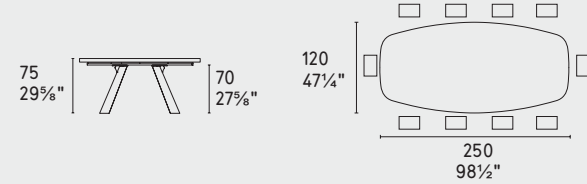

# icaro

**CS4115-FB 200**

**CS4115-FB 250**

**CS4115-FB 300 MTO new**

**MTO**  
Programma Made to Order  
Made to Order Program

**CS4115-FR 200**

**CS4115-FR 250**

**CS4115-FR A 200**

**CS4115-FR A 250**

**CS4113-FD 160**

**CS4113-FD 80**

**OPTIONAL**  
Vassoio girevole "Lazy Susan"  
"Lazy Susan" rotating tray

**CS4114-S 165 new**

**CS4114-S 200 new**

**CS4114-R 160**

**CS4114-R 200**