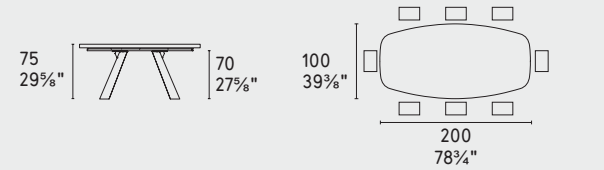

# icaro

**CS4115-FB 200**

**CS4115-FB 250**

**CS4115-FB 300 MTO new**

**MTO**  
Programma Made to Order  
Made to Order Program

**CS4115-FR 200**

**CS4115-FR 250**

**CS4115-FR A 200**

**CS4115-FR A 250**

**CS4113-FD 160**

**CS4113-FD 80**

**OPTIONAL**  
Vassoio girevole "Lazy Susan"  
"Lazy Susan" rotating tray

**CS4114-S 165 new**

**CS4114-S 200 new**

**CS4114-R 160**

**CS4114-R 200**