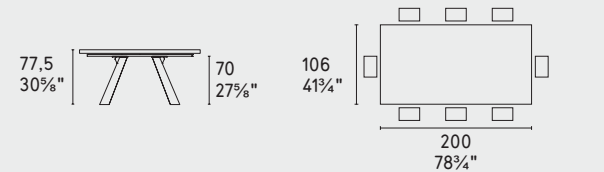

# icaro

**CS4115-FB 200**

**CS4115-FB 250**

**CS4115-FB 300 MTO new**

**MTO**  
Programma Made to Order  
Made to Order Program

**CS4115-FR 200**

**CS4115-FR 250**

**CS4115-FR A 200**

**CS4115-FR A 250**

**CS4113-FD 160**

**CS4113-FD 80**

**OPTIONAL**  
Vassoio girevole "Lazy Susan"  
"Lazy Susan" rotating tray

**CS4114-S 165 new**

**CS4114-S 200 new**

**CS4114-R 160**

**CS4114-R 200**