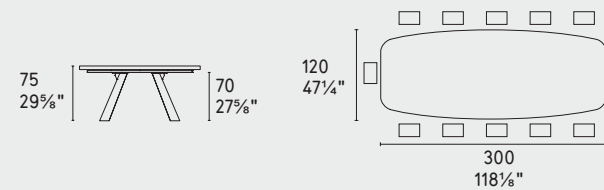

# icaro

**CS4115-FB 200**

**CS4115-FB 250**

**CS4115-FB 300 MTO new**

**MTO**  
Programma Made to Order  
Made to Order Program

**CS4115-FR 200**

**CS4115-FR 250**

**CS4115-FR A 200**

**CS4115-FR A 250**

**CS4113-FD 160**

**CS4113-FD 80**

**OPTIONAL**  
Vassoio girevole "Lazy Susan"  
"Lazy Susan" rotating tray

**CS4114-S 165 new**

**CS4114-S 200 new**

**CS4114-R 160**

**CS4114-R 200**