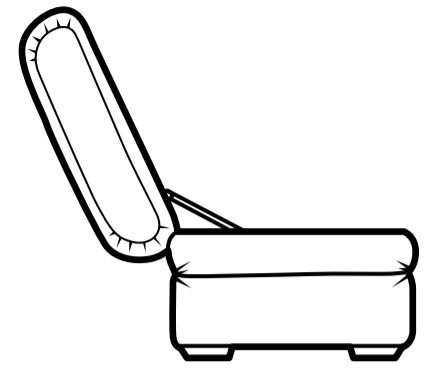

HUDSON

Parker Knoll

HUDSON CHAIR

Height	100 cm
Width	97 cm
Depth	100 cm
Seat Height	49 cm
Seat Width	48 cm
Seat Depth	53 cm
Arm Height	64 cm

HUDSON MANUAL/POWER RECLINER CHAIR

Height	100 cm
Width	97 cm
Depth	100 cm
Seat Height	49 cm
Seat Width	48 cm
Seat Depth	53 cm
Arm Height	64 cm
Full Recline	166 cm

HUDSON STORAGE FOOTSTOOL

Height	48 cm
Width	75 cm
Depth	60 cm

HUDSON 2 SEATER SOFA

Height	100 cm
Width	155 cm
Depth	100 cm
Seat Height	49 cm
Seat Width	106 cm
Seat Depth	53 cm
Arm Height	64 cm

HUDSON MANUAL/POWER 2 SEATER RECLINER SOFA

Height	100 cm
Width	155 cm
Depth	100 cm
Seat Height	49 cm
Seat Width	106 cm
Seat Depth	53 cm
Arm Height	64 cm
Full Recline	166 cm

HUDSON LARGE 2 SEATER SOFA

Height	100 cm
Width	208 cm
Depth	100 cm
Seat Height	49 cm
Seat Width	159 cm
Seat Depth	53 cm
Arm Height	64 cm

HUDSON MANUAL/POWER 3 SEATER RECLINER SOFA

Height	100 cm
Width	207 cm
Depth	100 cm
Seat Height	49 cm
Seat Width	159 cm
Seat Depth	53 cm
Arm Height	64 cm
Full Recline	166 cm