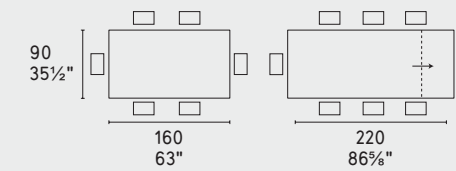

alpha

CS4120-R 160

75
29 1/8" | 68
26 3/4"

CS4120-R 180

75
29 1/8" | 68
26 3/4"

CS4120-R 220

75
29 1/8" | 68
26 3/4"

LEGNO WOOD