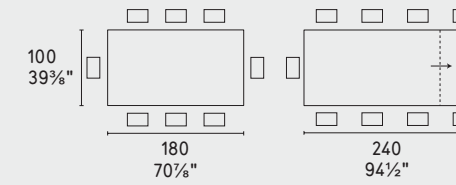

alpha

CS4120-R 160

75
29 1/8" | 68
26 3/4"

CS4120-R 180

75
29 1/8" | 68
26 3/4"

CS4120-R 220

75
29 1/8" | 68
26 3/4"

LEGNO WOOD