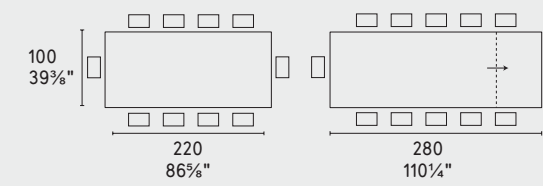

alpha

CS4120-R 160

75
29 1/8" | 68
26 3/4"

CS4120-R 180

75
29 1/8" | 68
26 3/4"

CS4120-R 220

75
29 1/8" | 68
26 3/4"

LEGNO WOOD