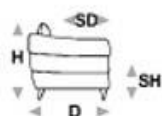

cabrini. premium 1168

L Length - H Height - D Depth - SH Seat Height - SD Seat Depth
 Dimensions refer to maximum sizes of the version with closed mechanism (where available).

dimensions	L 100 H93 D98 SH46 SD56	L 130 H93 D98 SH46 SD56	L 180 H93 D98 SH46 SD56	L 200 H93 D98 SH46 SD56	L 220 H93 D98 SH46 SD56
version code	100	196	200	240	300
Description	chair	maxi armchair	2 seater	2 1/2 seater	3 seater

L 70
H46 D70 SH- SD-

540

ottoman

Structure: beechwood, pinewood, multilayer and plywood covered with polyurethane foam

Spring system: elastic webbing

Seat Padding: seat cushions in ecological polyurethane foam covered with 100% polyester layer